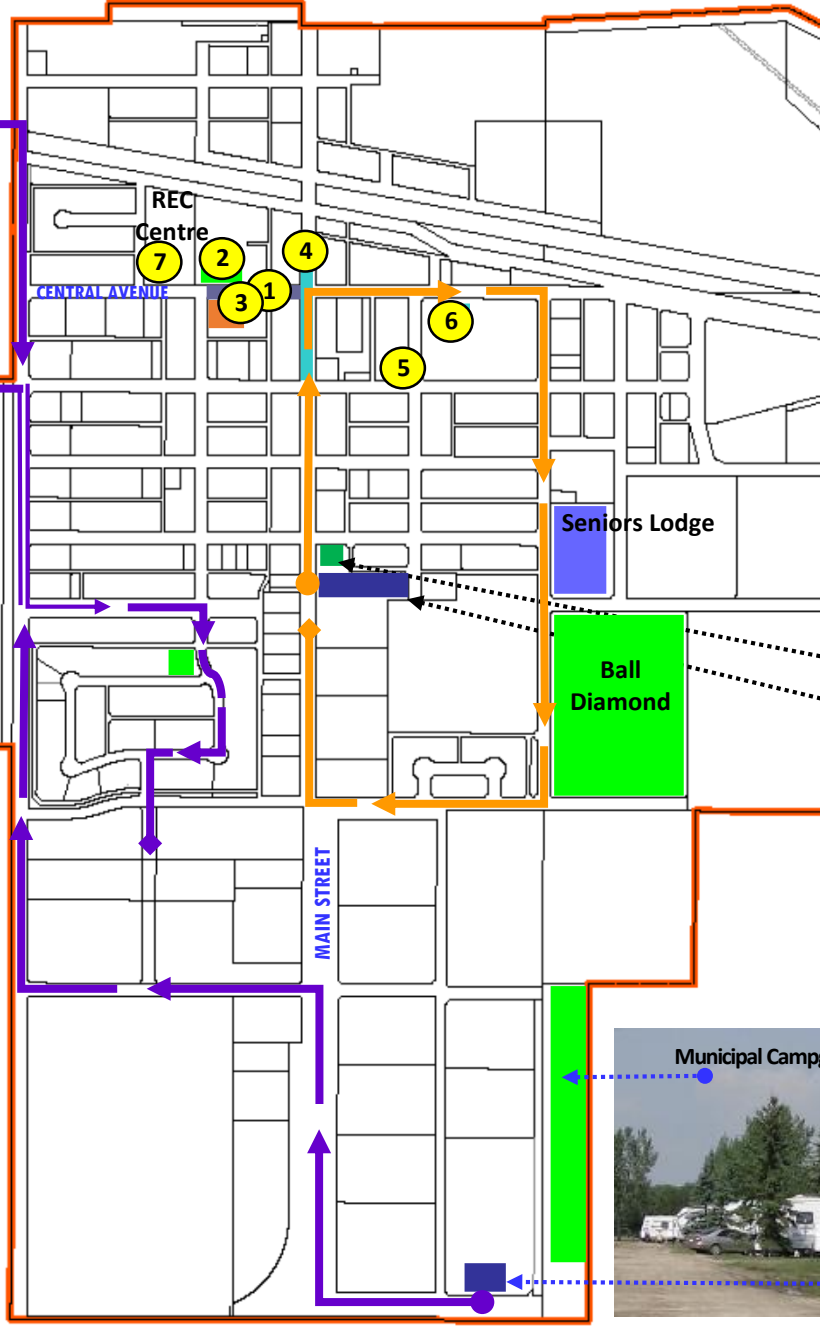

RGE RD 215

TWP RD 781

Girouxville ←

2017 Fun Run & Walk

Run Director: Al Singer
 Start Time: 08:00 a.m.
 Start Location: Tourism Centre

2017 Hot Pot Market

Organizer: Jessica Simard
 Start Time: 09:30 a.m.
 Location: Central Avenue

2017 Art Exhibition

Organizers: Silvia Braithwaite
 Sandy Primeau
 Start Time: 10:00 a.m.
 Location: Central Avenue

2017 Honey Festival Parade

Organizer: Chamber of Commerce
 Start Time: 11:00 a.m.
 Start Location: Centre Chevalier
 End Location: Centre Chevalier

The Honey Festival
 welcomes you to
 our 25th
 Anniversary
 celebration in
 Falher

□ Town boundary

HWY 99

Donnelly
→ McLennan